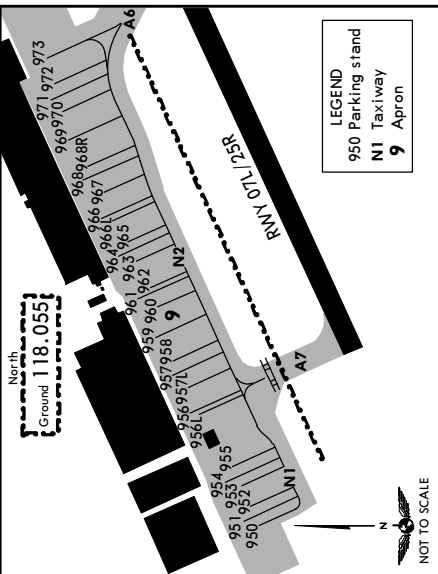

EBBR/BRU

JEPPESEN
11 OCT 19 10-9C

BRUSSELS, BELGIUM
BRUSSELS NATIONAL

LEGEND
 950 Parking stand
 N1 Taxiway
 9 Apron

HOTSPOTS
 See 10.9 for description of Hotspots.

LEGEND
 120 Parking stand
 B8 Taxiway
 40 Apron
 De-icing area

CHANGES: Stand 350 and de-icing areas added. Taxi lines.