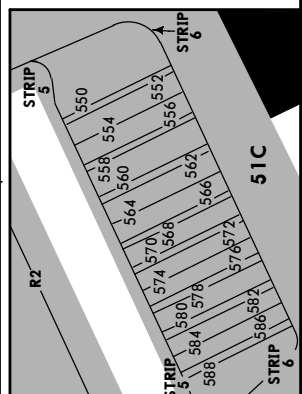

EBBR/BRU

JEPPESEN
11 OCT 19 10-9C

BRUSSELS, BELGIUM
BRUSSELS NATIONAL

LEGEND
 950 Parking stand
 N1 Taxiway
 9 Apron

HOTSPOTS
 See 10.9 for description of Hotspots.

LEGEND
 120 Parking stand
 B8 Taxiway
 40 Apron
 De-icing area