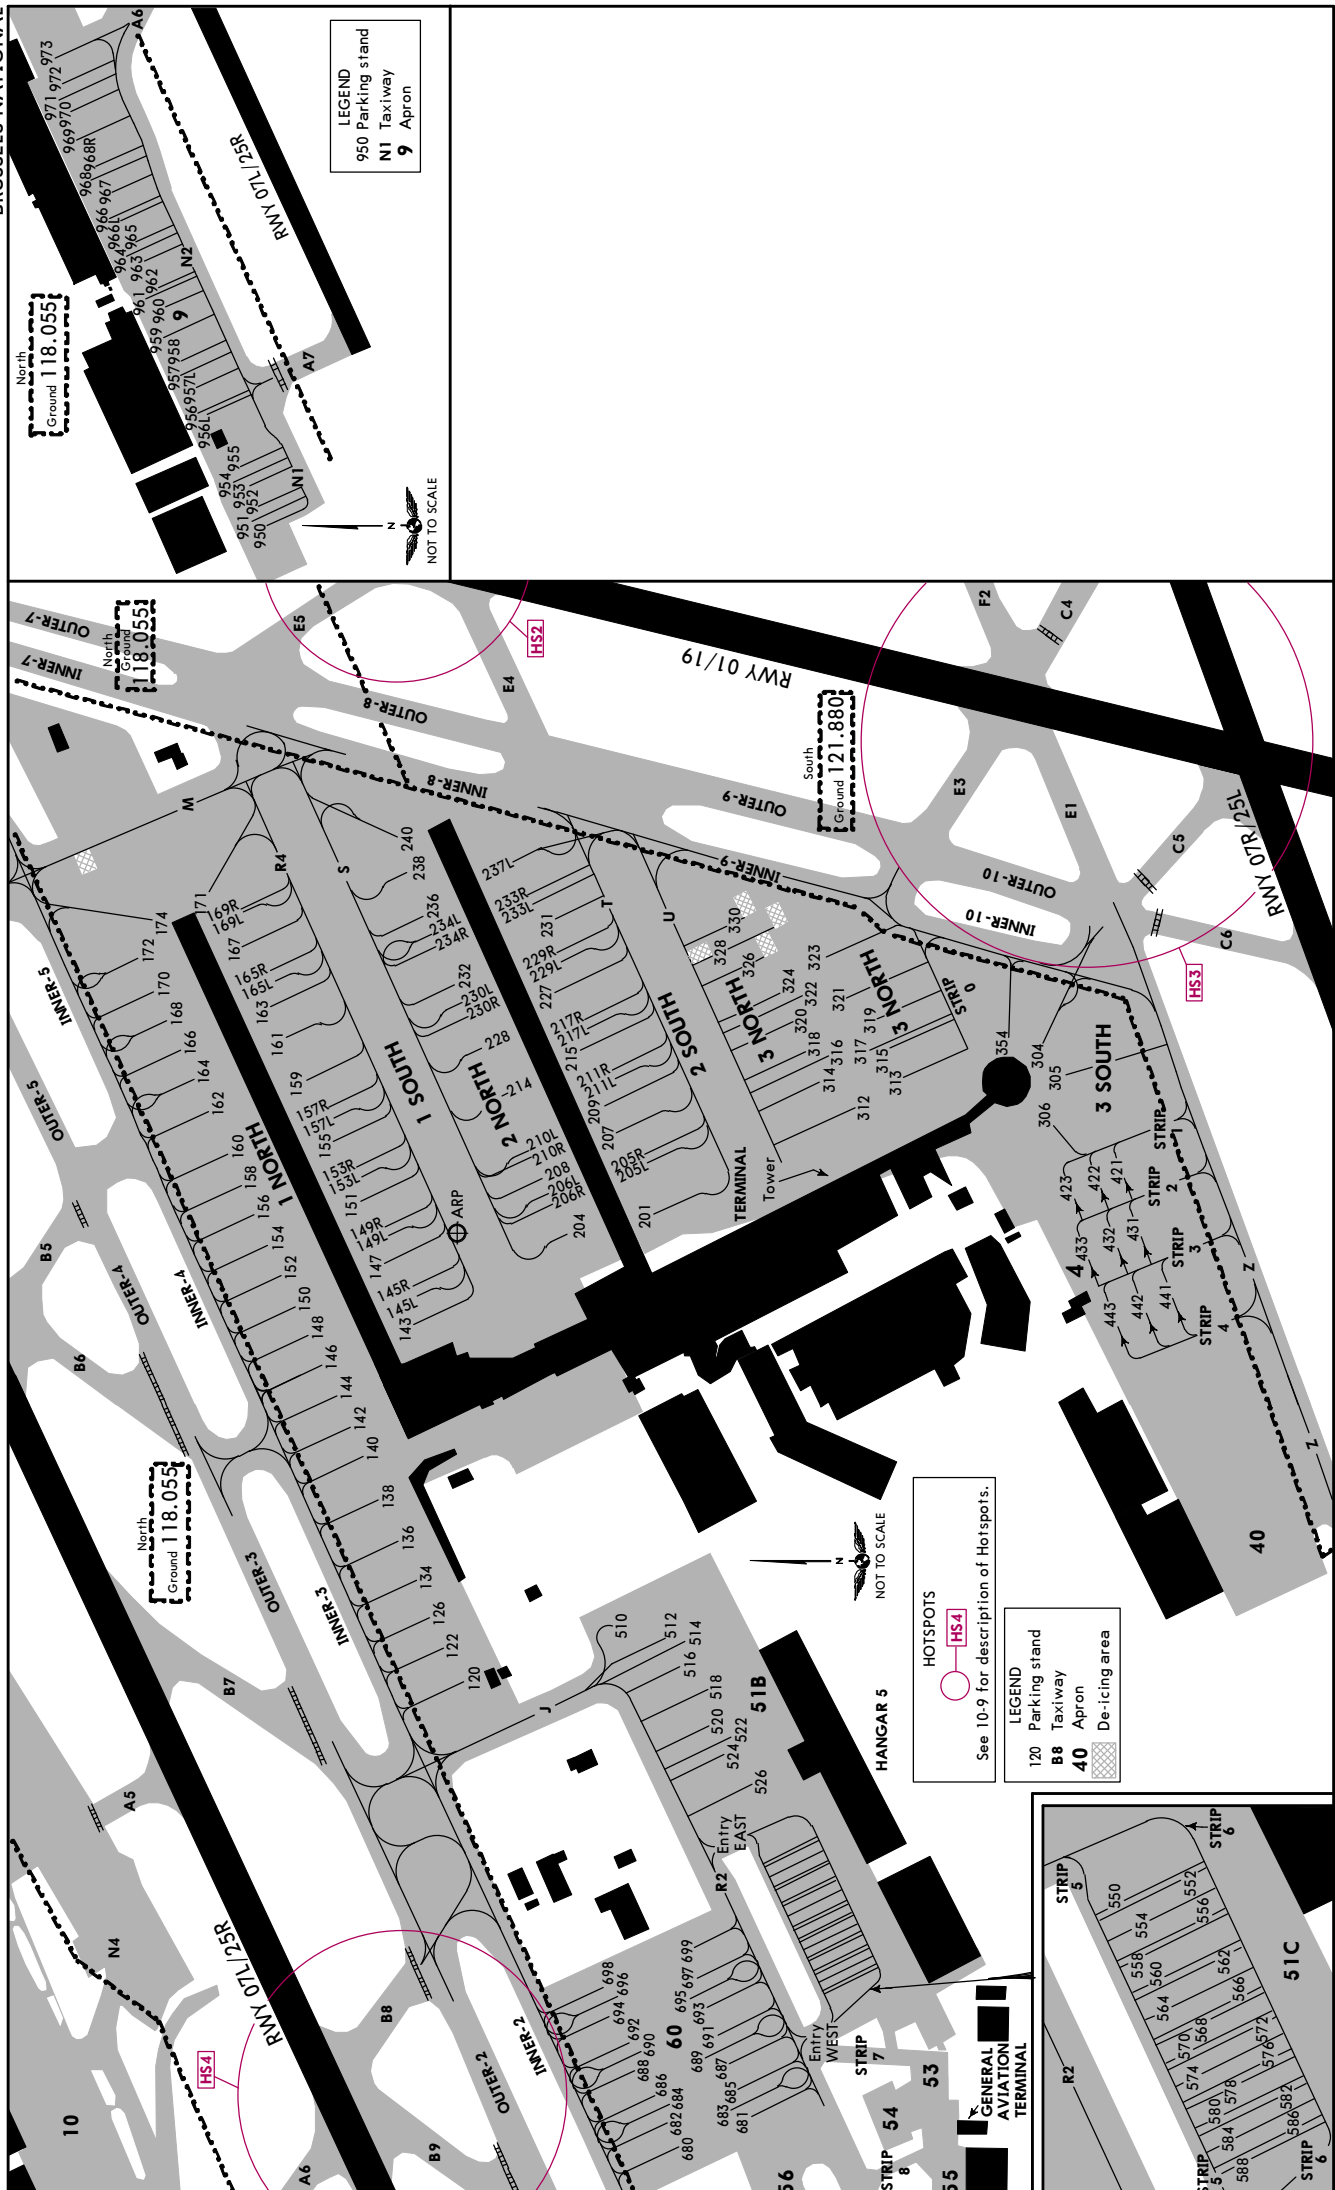

EBBR/BRU

JEPPESEN
11 OCT 19 10-9C

BRUSSELS, BELGIUM
BRUSSELS NATIONAL

LEGEND
 950 Parking stand
 N1 Taxiway
 9 Apron

HOTSPOTS
 See 10.9 for description of Hotspots.

LEGEND
 120 Parking stand
 B8 Taxiway
 40 Apron
 De-icing area

CHANGES: Stand 350 and de-icing areas added. Taxi lines.